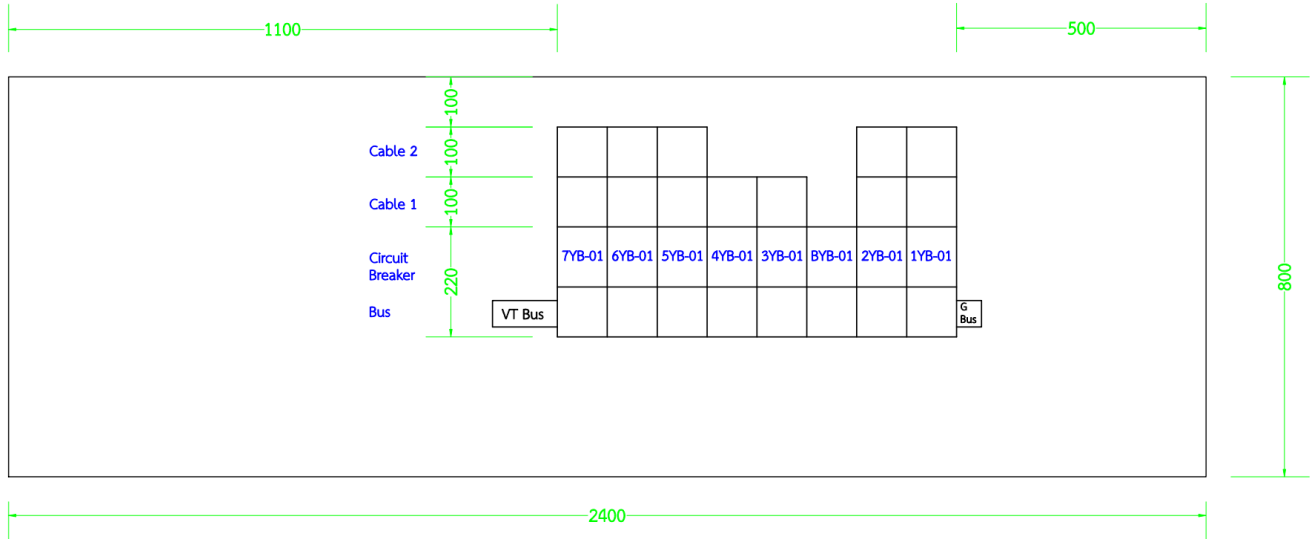

# Angthong 1

TOP

Front

Side

Unit cm.